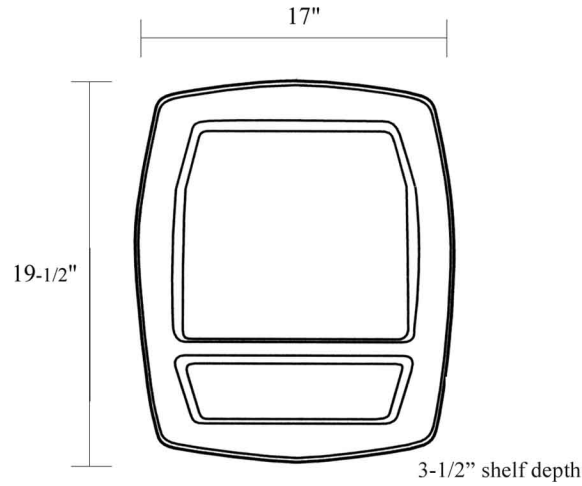

Soap & Shampoo Combos

Marbled Elegance, Inc. - 2008 Martin Avenue, Santa Clara, California 95050 - ph) 408.970.8991

Jumbo Combo

Recessed Combo

Corner Combo