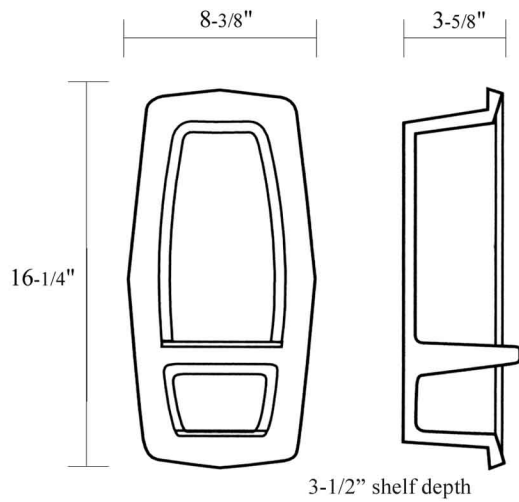

Soap & Shampoo Combos

Marbled Elegance, Inc. - 2008 Martin Avenue, Santa Clara, California 95050 - ph) 408.970.8991

Jumbo Combo

Recessed Combo

Corner Combo