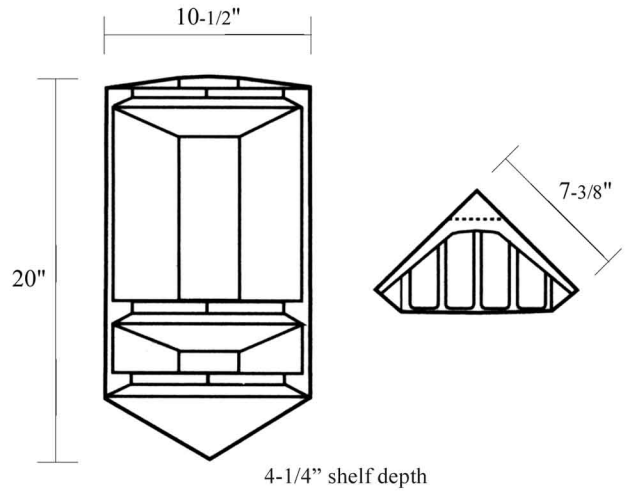

Soap & Shampoo Combos

Marbled Elegance, Inc. - 2008 Martin Avenue, Santa Clara, California 95050 - ph) 408.970.8991

Jumbo Combo

Recessed Combo

Corner Combo