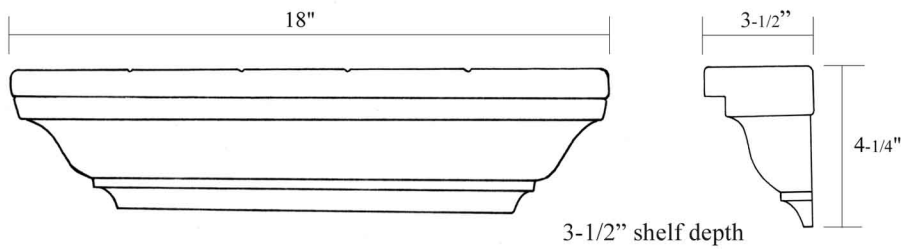

Soap & Shampoo Holders

Marbled Elegance, Inc. - 2008 Martin Avenue, Santa Clara, California 95050 - ph) 408.970.8991

Single Soap

Small Corner Combo

Corner Soap

The Shelf