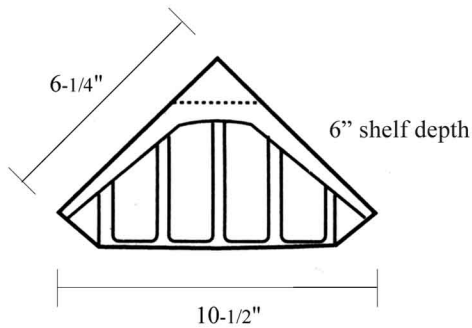

Soap & Shampoo Holders

Marbled Elegance, Inc. - 2008 Martin Avenue, Santa Clara, California 95050 - ph) 408.970.8991

Single Soap

Small Corner Combo

Corner Soap

The Shelf