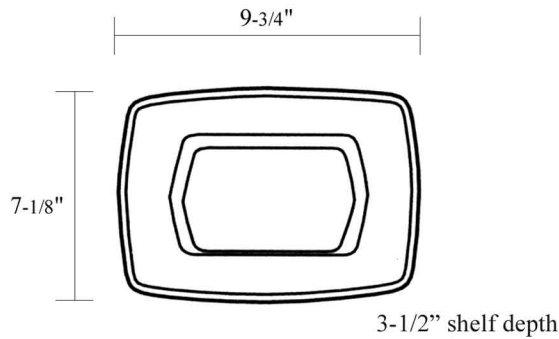

Soap & Shampoo Holders

Marbled Elegance, Inc. - 2008 Martin Avenue, Santa Clara, California 95050 - ph) 408.970.8991

Single Soap

Small Corner Combo

Corner Soap

The Shelf