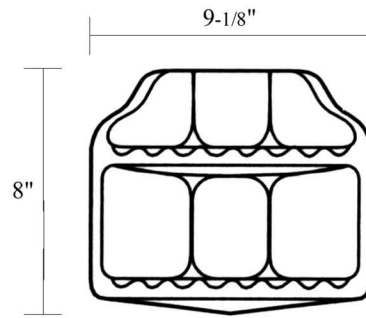

Soap & Shampoo Holders

Marbled Elegance, Inc. - 2008 Martin Avenue, Santa Clara, California 95050 - ph) 408.970.8991

Single Soap

Small Corner Combo

Corner Soap

The Shelf