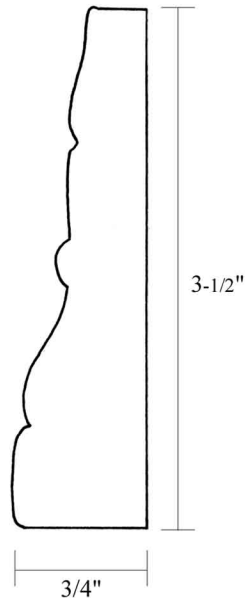

Trim Styles

Marbled Elegance, Inc. - 2008 Martin Avenue, Santa Clara, California 95050 - ph) 408.970.8991

Inside Corner

Outside Corner

Wainscot

Chair Rail

4" Wrap

Wide Baseboard

Baseboard

Window Sill
Window Sill can be manufactured up to 8' in length