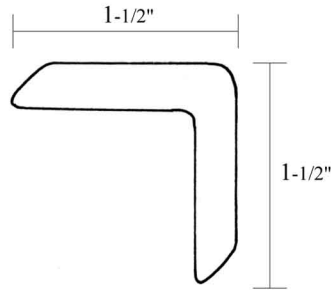

Trim Styles

Marbled Elegance, Inc. - 2008 Martin Avenue, Santa Clara, California 95050 - ph) 408.970.8991

Inside Corner

Outside Corner

Wainscot

Chair Rail

4" Wrap

Wide Baseboard

Baseboard

Window Sill
Window Sill can be manufactured up to 8' in length