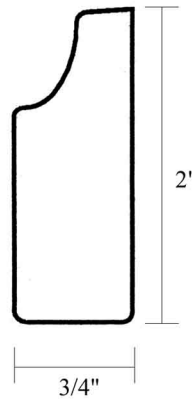

Trim Styles

Marbled Elegance, Inc. - 2008 Martin Avenue, Santa Clara, California 95050 - ph) 408.970.8991

Inside Corner

Outside Corner

Wainscot

Chair Rail

4" Wrap

Wide Baseboard

Baseboard

Window Sill
Window Sill can be manufactured up to 8' in length