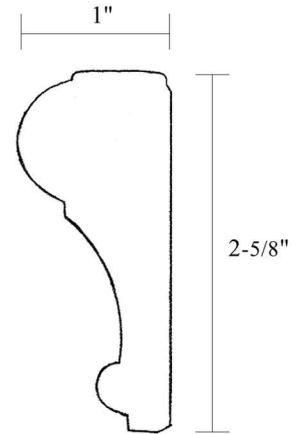

Trim Styles

Marbled Elegance, Inc. - 2008 Martin Avenue, Santa Clara, California 95050 - ph) 408.970.8991

Inside Corner

Outside Corner

Wainscot

Chair Rail

4" Wrap

Wide Baseboard

Baseboard

Window Sill
Window Sill can be manufactured up to 8' in length