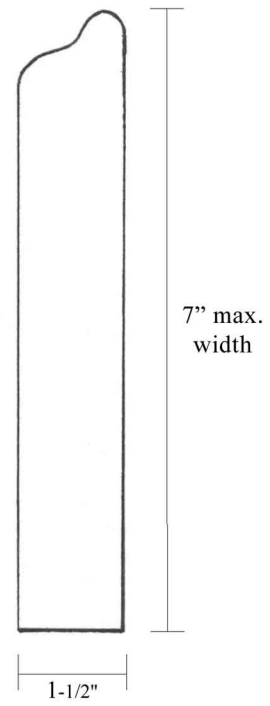

Trim Styles

Marbled Elegance, Inc. - 2008 Martin Avenue, Santa Clara, California 95050 - ph) 408.970.8991

Inside Corner

Outside Corner

Wainscot

Chair Rail

4" Wrap

Wide Baseboard

Baseboard

Window Sill
Window Sill can be manufactured up to 8' in length