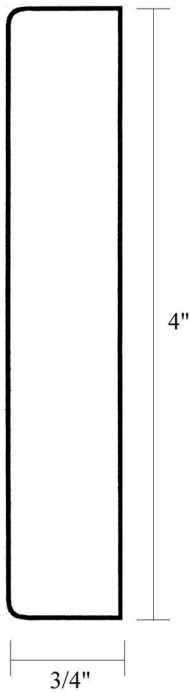

Trim Styles

Marbled Elegance, Inc. - 2008 Martin Avenue, Santa Clara, California 95050 - ph) 408.970.8991

Inside Corner

Outside Corner

Wainscot

Chair Rail

4" Wrap

Wide Baseboard

Baseboard

Window Sill
Window Sill can be manufactured up to 8' in length