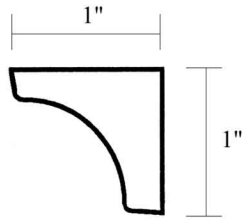

Trim Styles

Marbled Elegance, Inc. - 2008 Martin Avenue, Santa Clara, California 95050 - ph) 408.970.8991

Inside Corner

Outside Corner

Wainscot

Chair Rail

4" Wrap

Wide Baseboard

Baseboard

Window Sill
Window Sill can be manufactured up to 8' in length