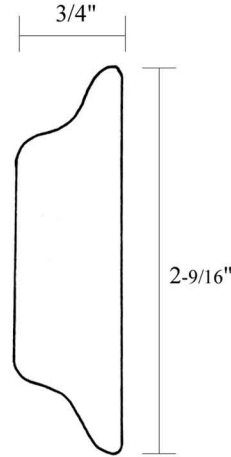

Trim Styles

Marbled Elegance, Inc. - 2008 Martin Avenue, Santa Clara, California 95050 - ph) 408.970.8991

Inside Corner

Outside Corner

Wainscot

Chair Rail

4" Wrap

Wide Baseboard

Baseboard

Window Sill
Window Sill can be manufactured up to 8' in length