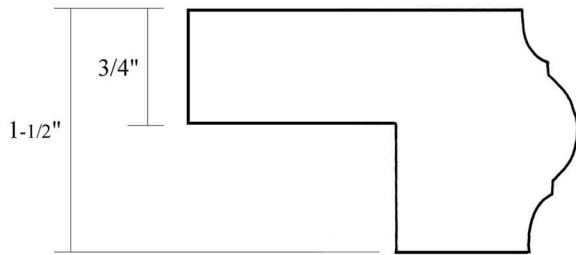

Vanity Edge Detail

Backsplash height is 4" from top of deck

Marbled Elegance, Inc. - 2008 Martin Avenue, Santa Clara, California 95050 - ph) 408.970.8991

* Available with covered backsplash on 22" deep tops
(other depths available with separate backsplash for additional charge)

** Available in banjo style for additional charge

Standard Edge **

Available up to 24" deep top with a covered backsplash.
Used for 19" tops requiring covered backsplash.

Colonial Edge *

Bullnose Edge **

OG Edge **

Dripless Edge *

Available on front edge or front edge and one side
of top only. Not available on three sides.